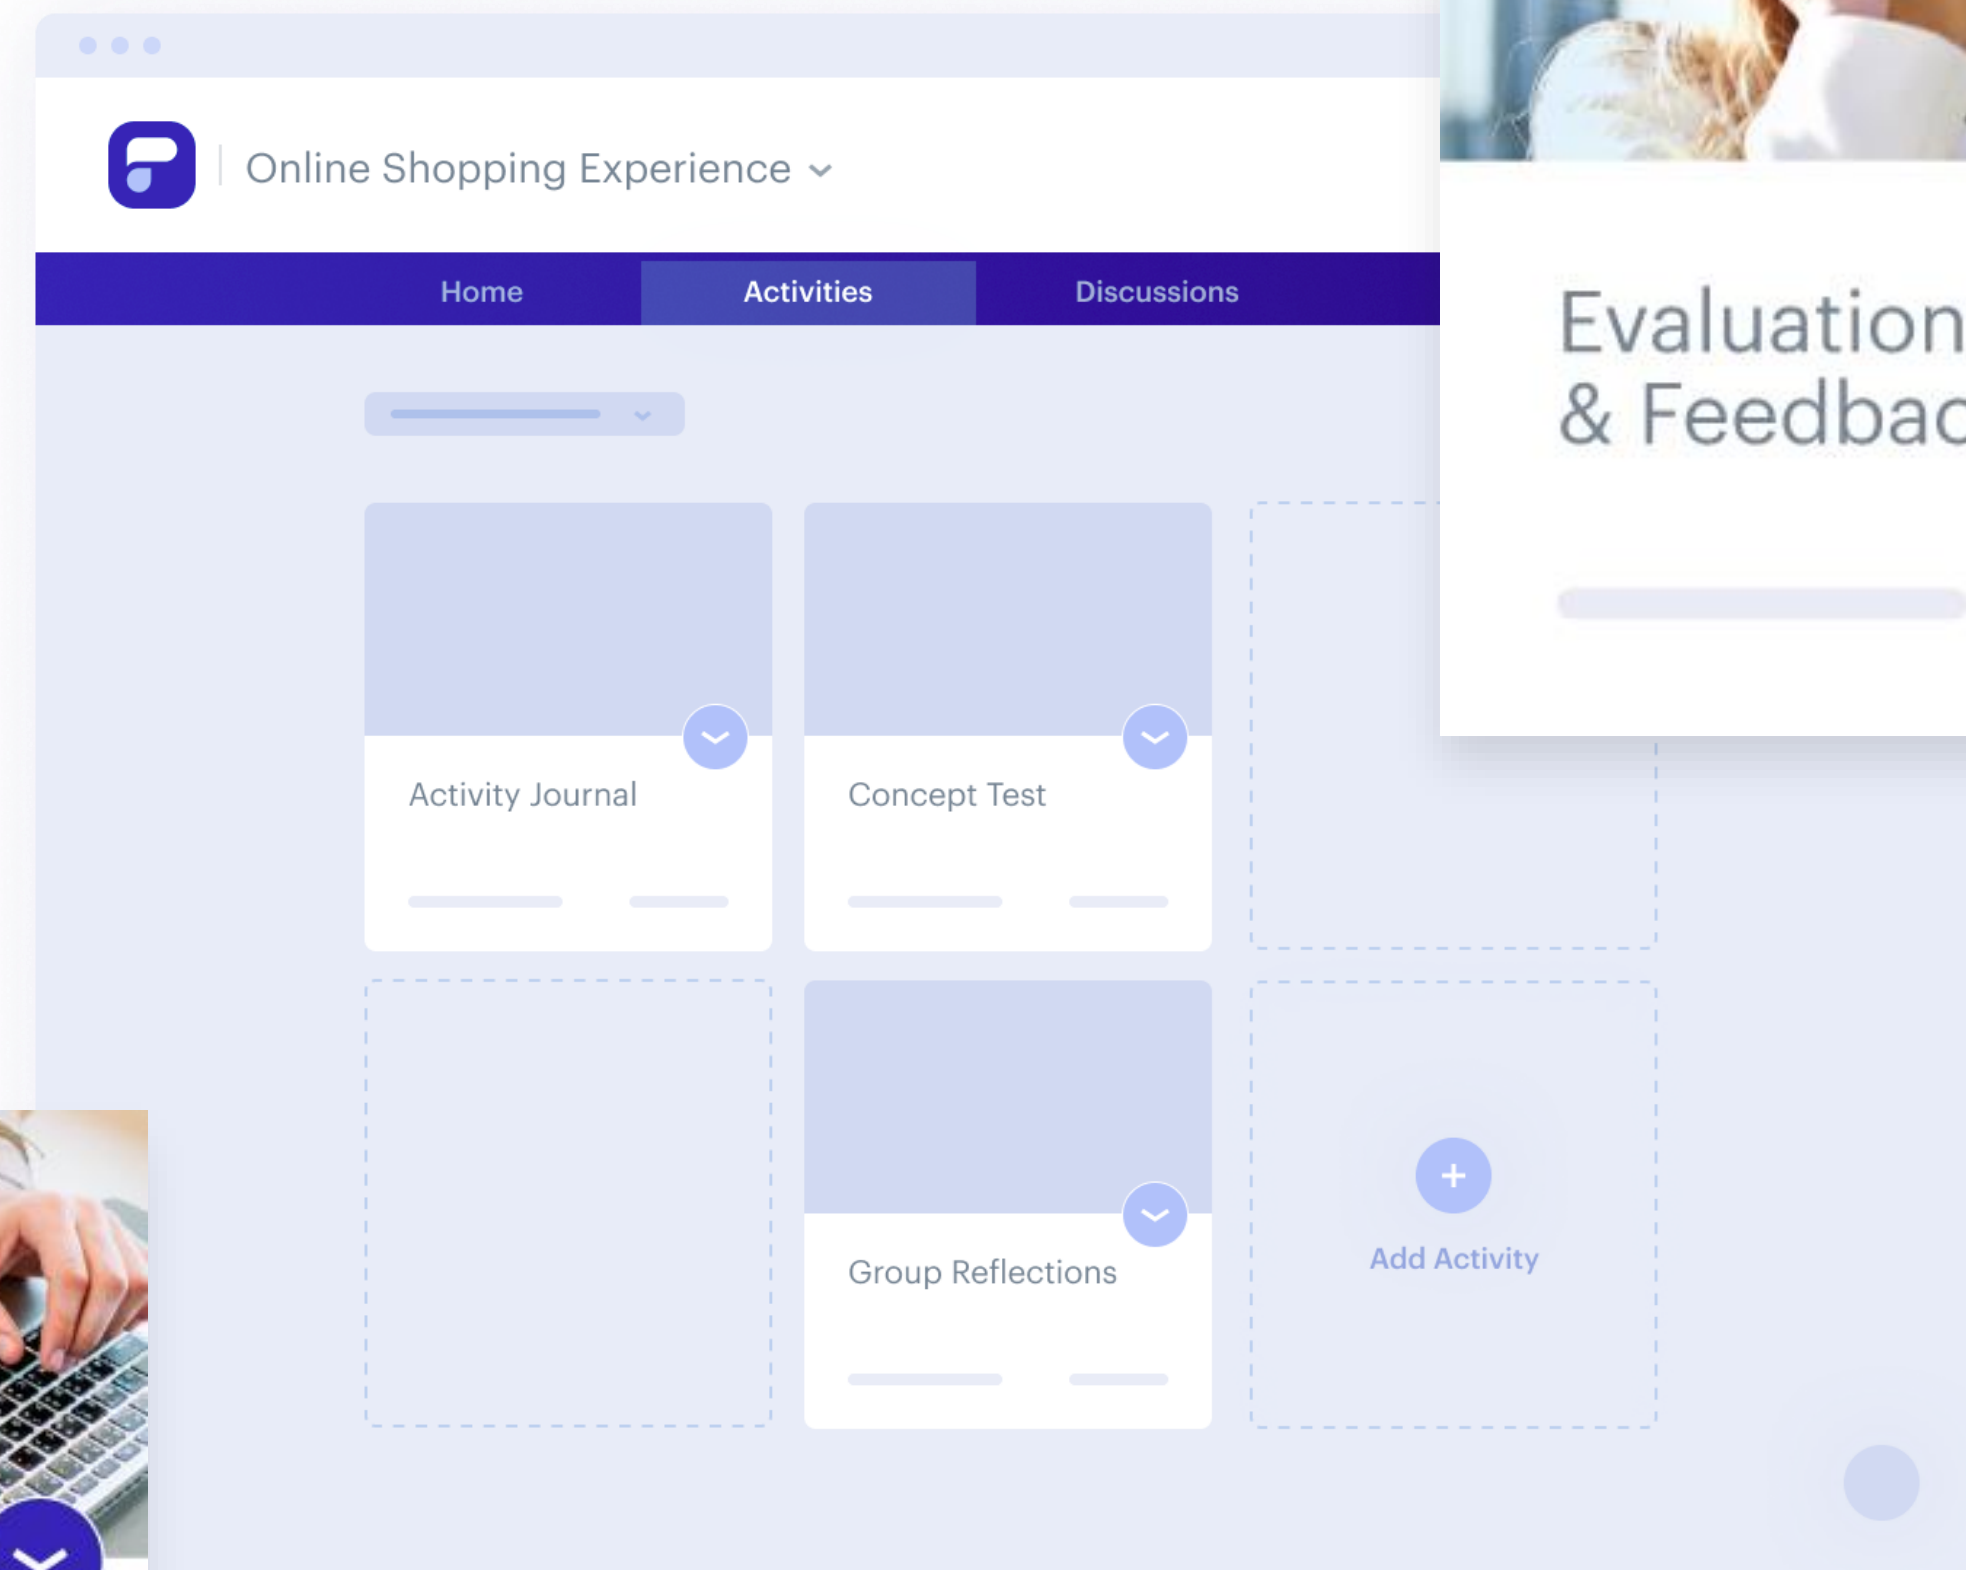

live video

1/4

Studies include a live engagement

data volumes

6:15

6hrs + 15 minutes of live data

Summary

- Accessible wherever, however.
- Encourages diversity in responses
- Offers exponential functional combinations