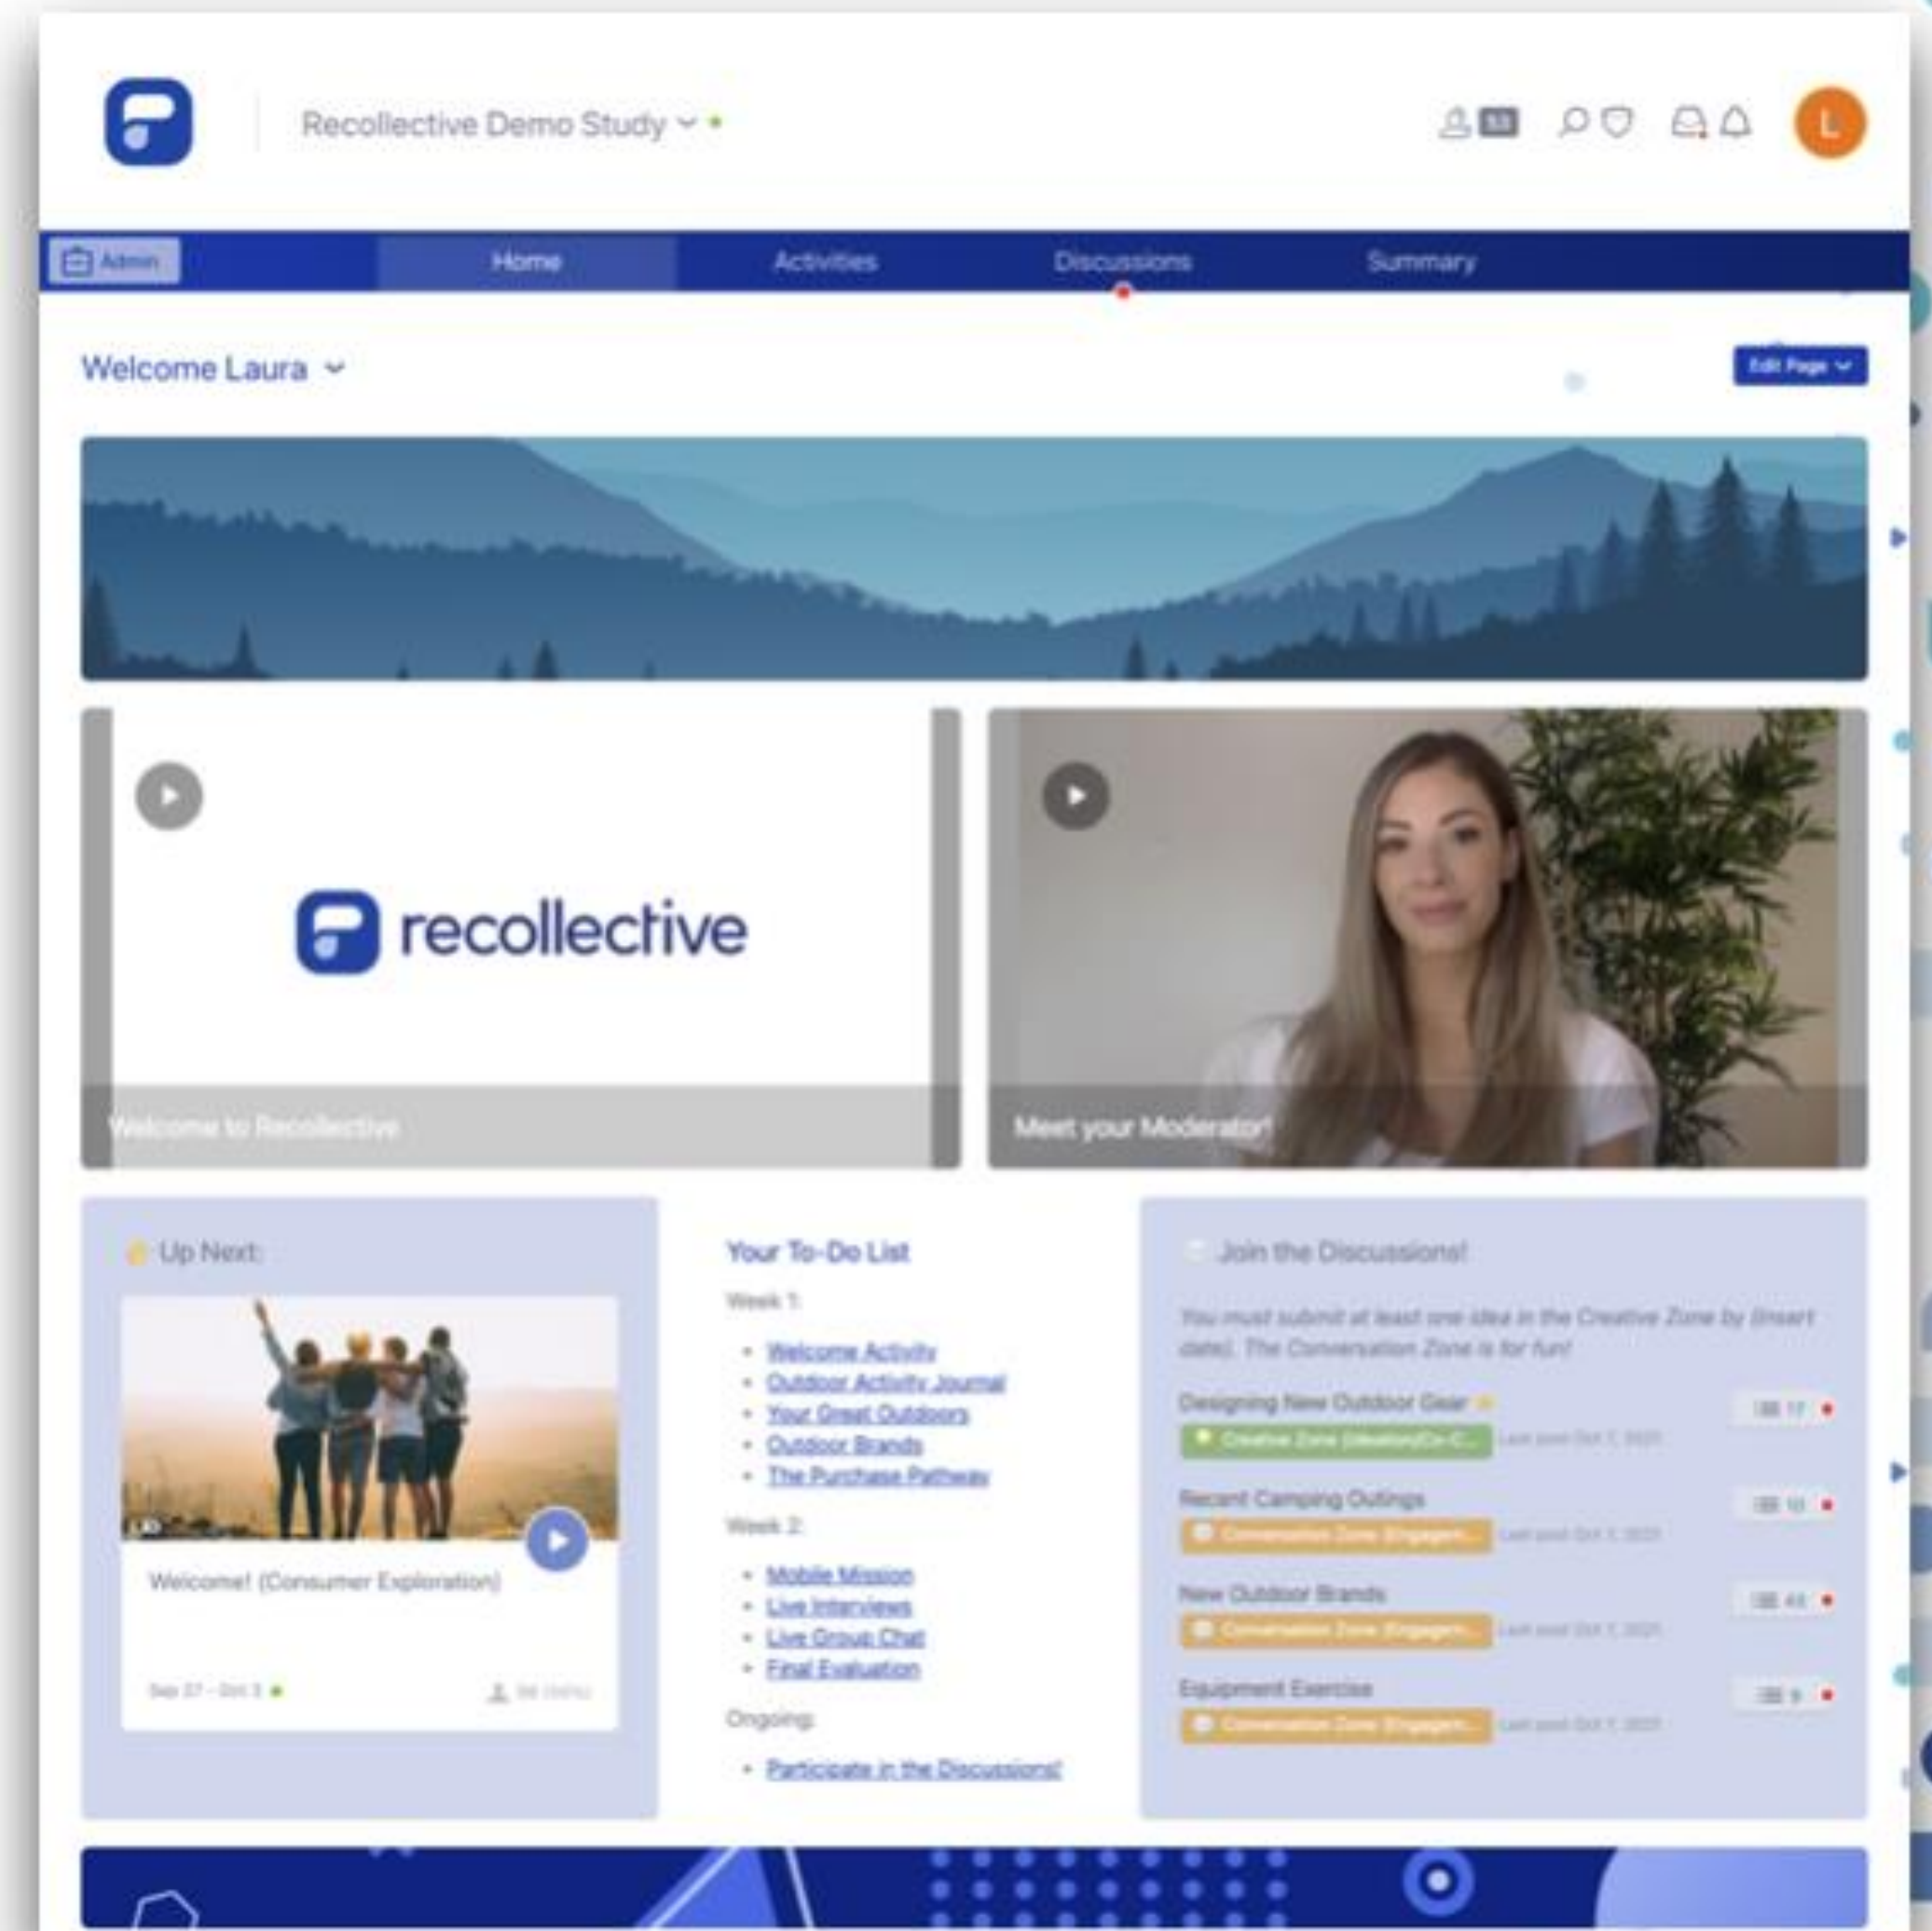

Recollective

Online Qualitative Software

- Helped transform online community-based research
- Built using very latest web technologies over an Enterprise-grade infrastructure
- Suitable for on-demand projects or continuously open insight communities
- Compatible with any device – desktop, phone or tablet
- Includes asynchronous and synchronous activity types
- Available in more than 25 different languages