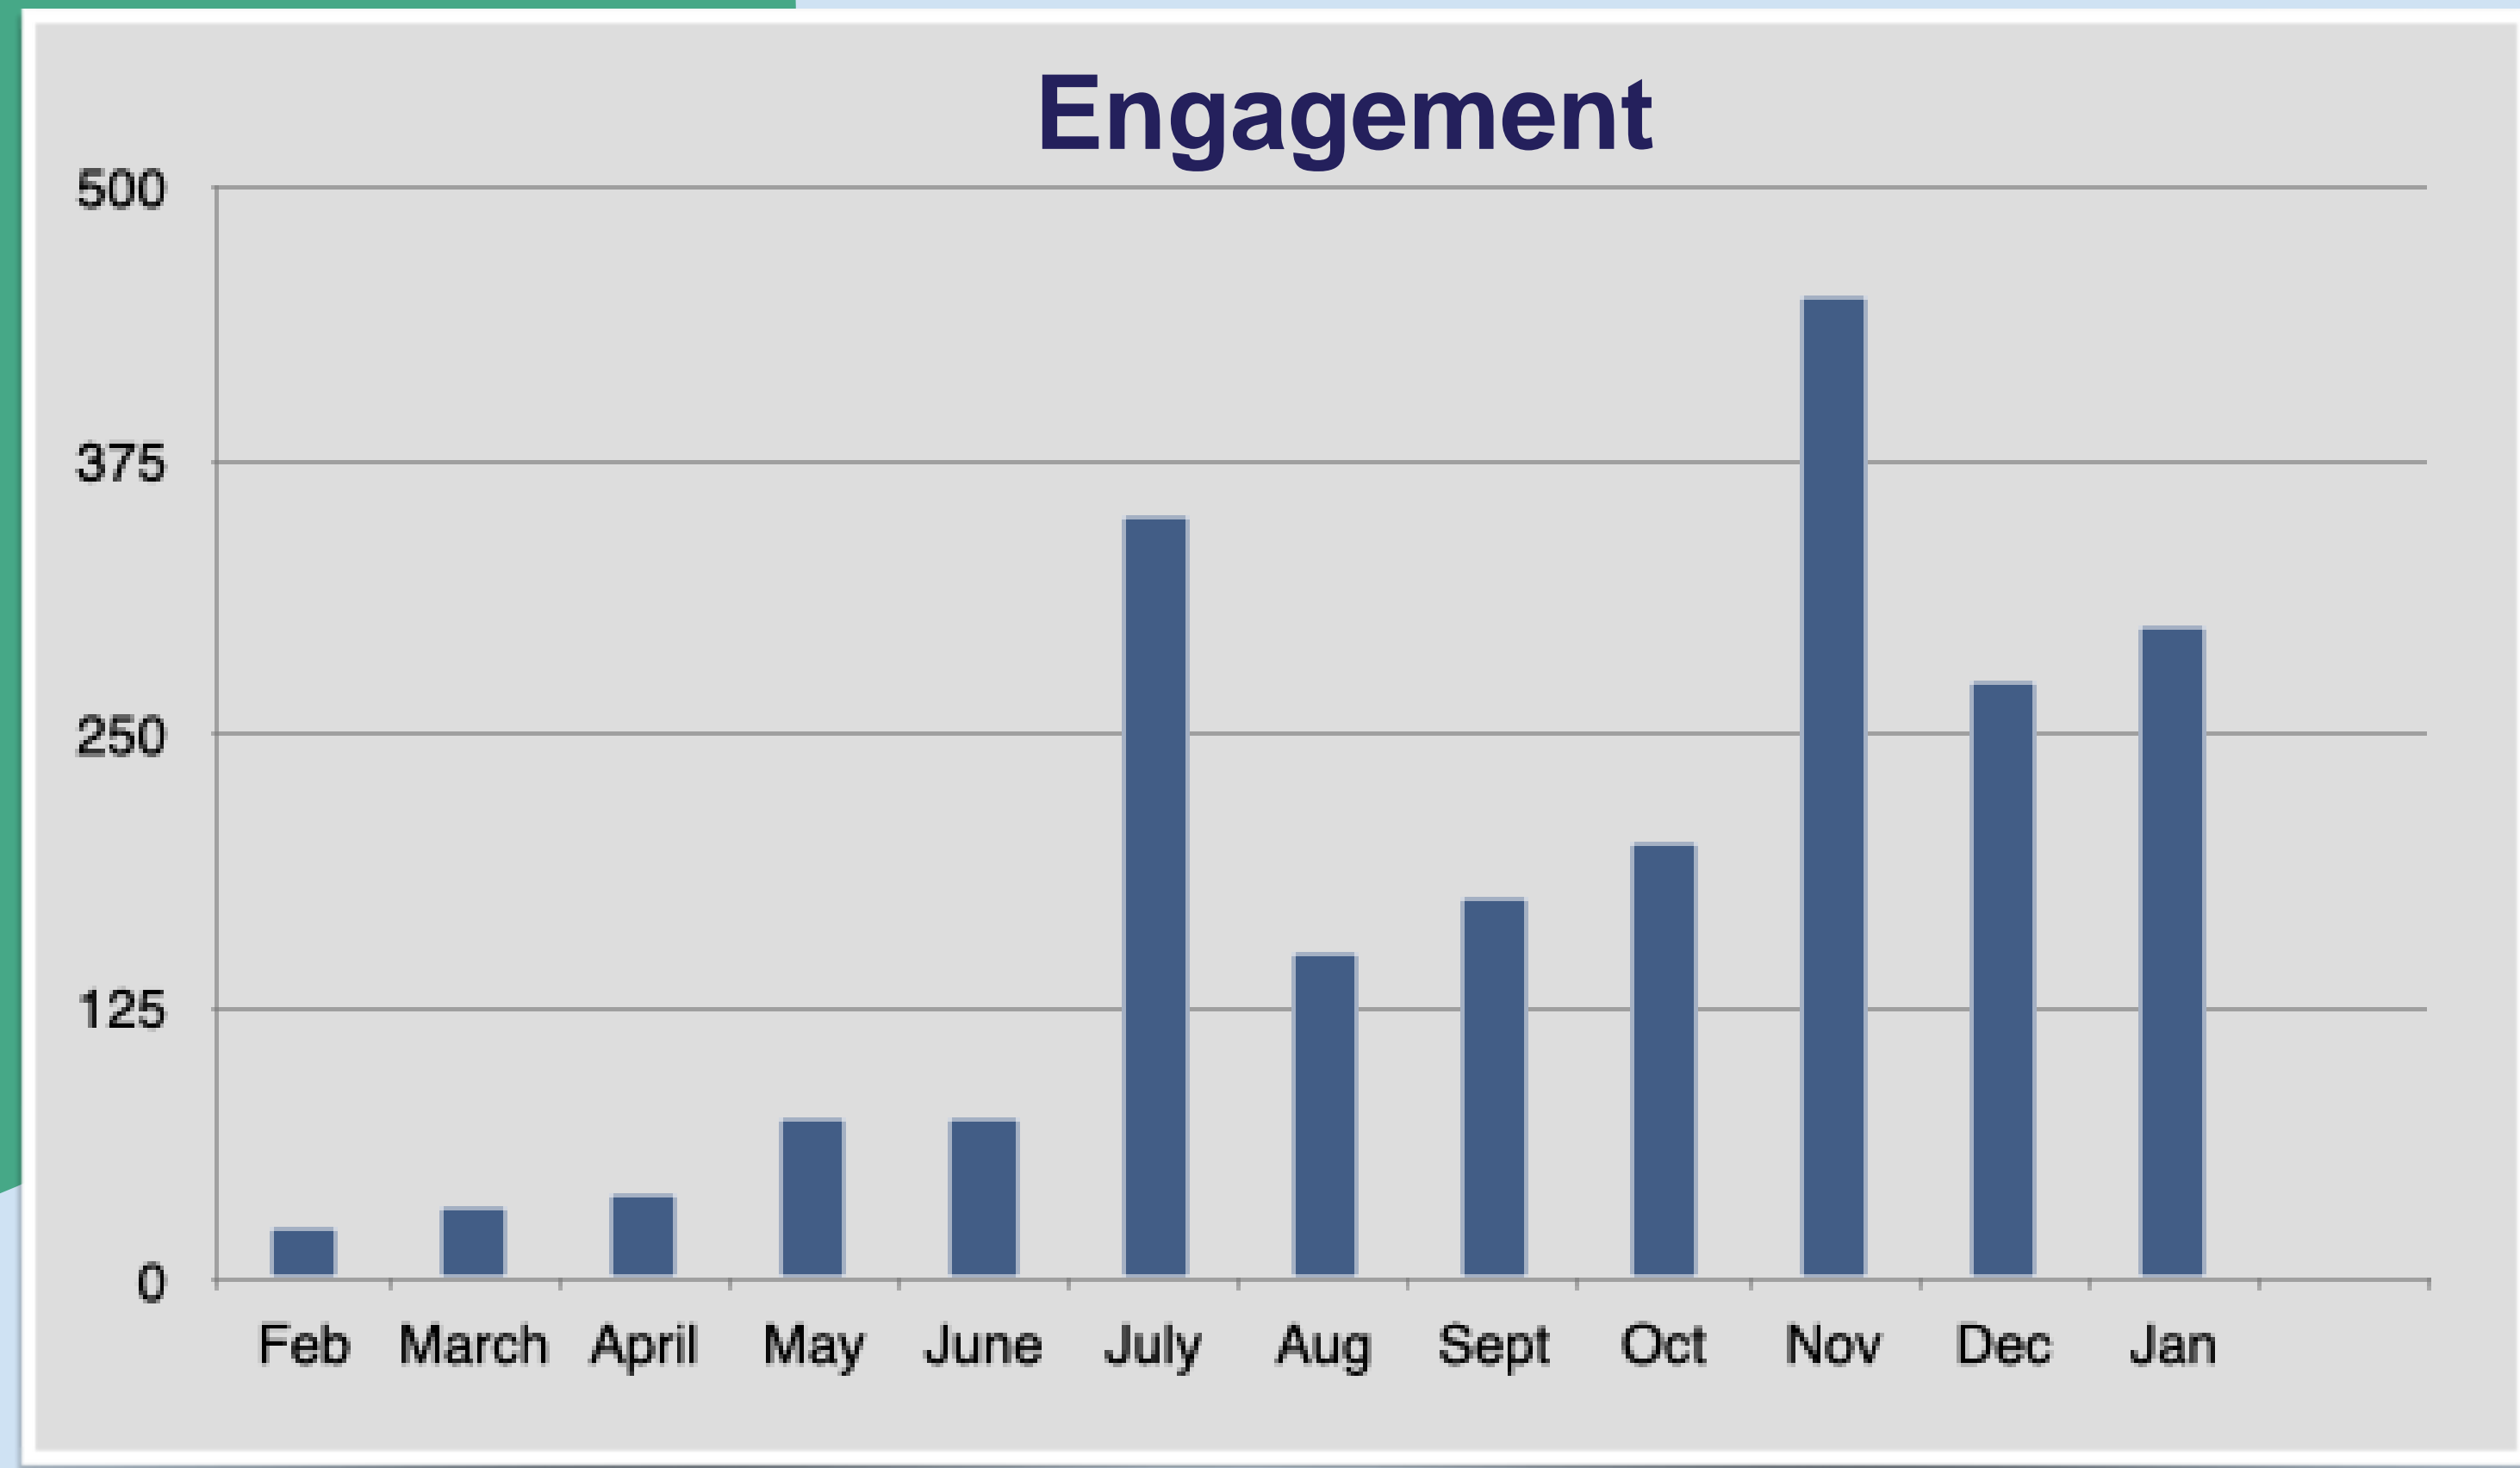

50%

Of enterprise workers would
switch jobs to access tools
that made them more
effective at work

**Yet, why is technology
adoption so challenging?**

“If you build it
they will not
come”

Be Visionary

Leadership & Adoption