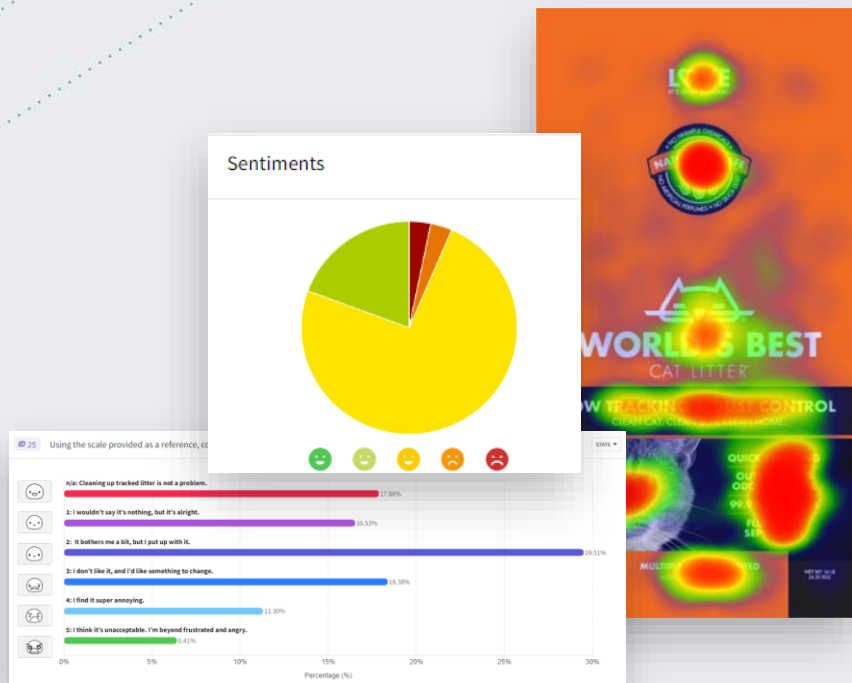

The Right Tech for the Job

- No trade-offs between quality and speed. Robust Agility
- Iterative approach to research. Constantly building on previous learnings.
- Proliferation of customer knowledge.
- “Assisted” DIY means never going it alone.